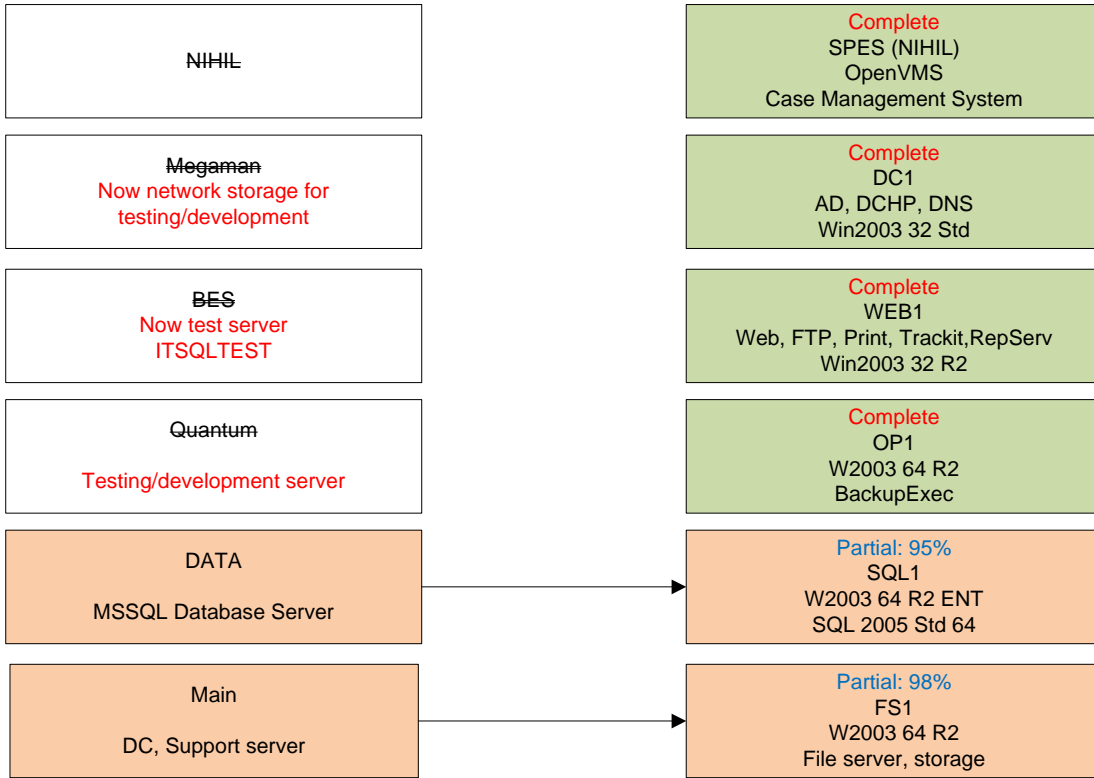

PCCJC IT Stabilization Project

Server Moves as of 8/22/08

Tan = current efforts

Phase 2 / Implement Operations Servers Part 1

Phase 3 / Implement Operations Servers Part 2